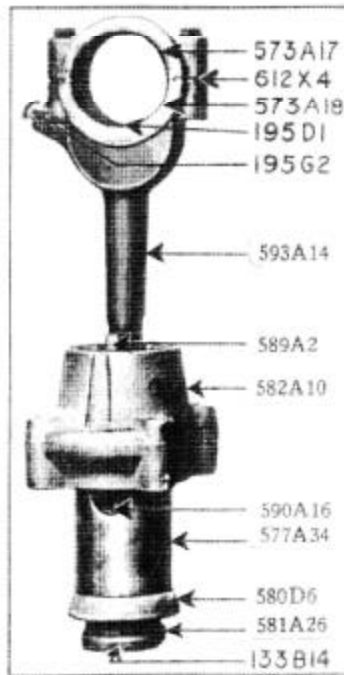

OUTBOARD BEARING

SERVICE INSTRUCTIONS AND REPAIR PARTS LIST

Applying to 3½" No. LCXA Pump Beginning with Serial No. IMP. LCXA-1088

See Other Side for Description

THE HARDIE MANUFACTURING COMPANY

HUDSON, MICHIGAN