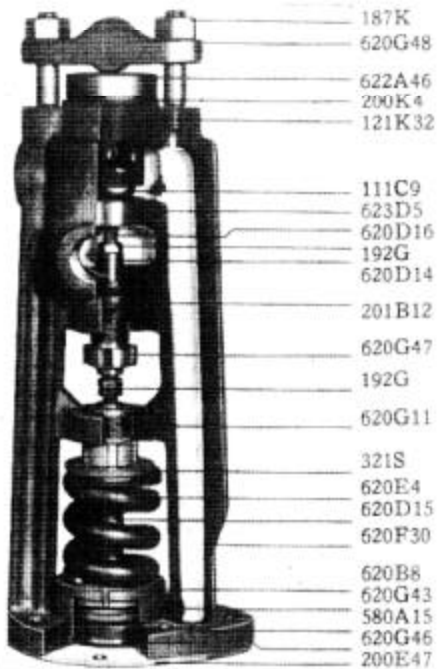

OUTBOARD BEARING

SERVICE INSTRUCTIONS AND REPAIR PARTS LIST

Applying to 3½" No. LCXA Pump Beginning with Serial No. IMP. LCXA-1088

See Other Side for Description

THE HARDIE MANUFACTURING COMPANY

HUDSON, MICHIGAN